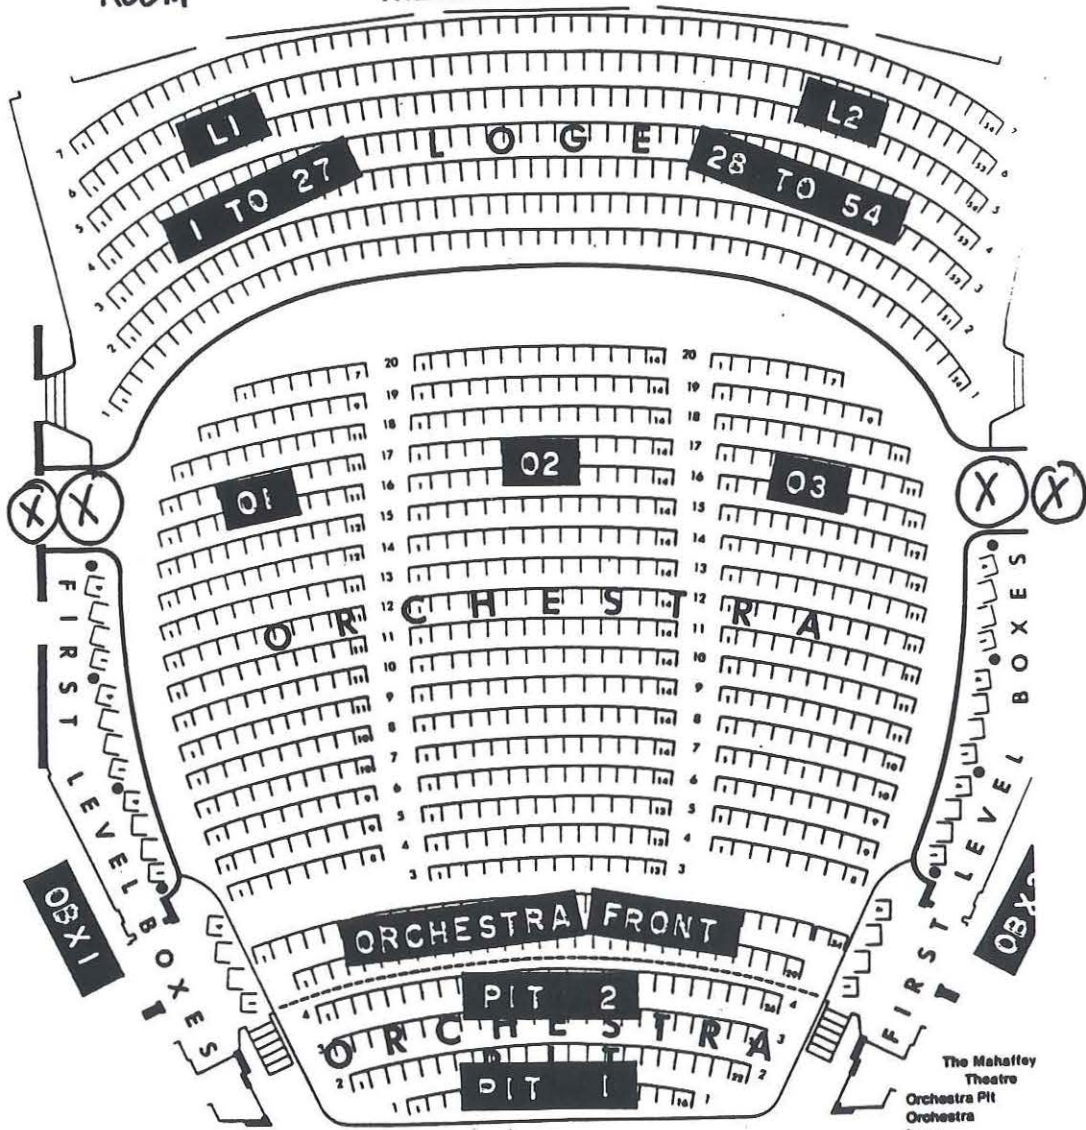

EAST ENTRANCE

LOBBY

USF Programs USF Programs

WEST ENTRANCE

stairs to 2nd floor

name tag table

BACK STAGE DUNGEON RECEPTION

MEN'S ROOM

LADIES ROOM

THE MAHAFFEY THEATRE

(X) = USF Volunteer

FIRST FLOOR 12 volunteers
SECOND FLOOR 2 volunteers