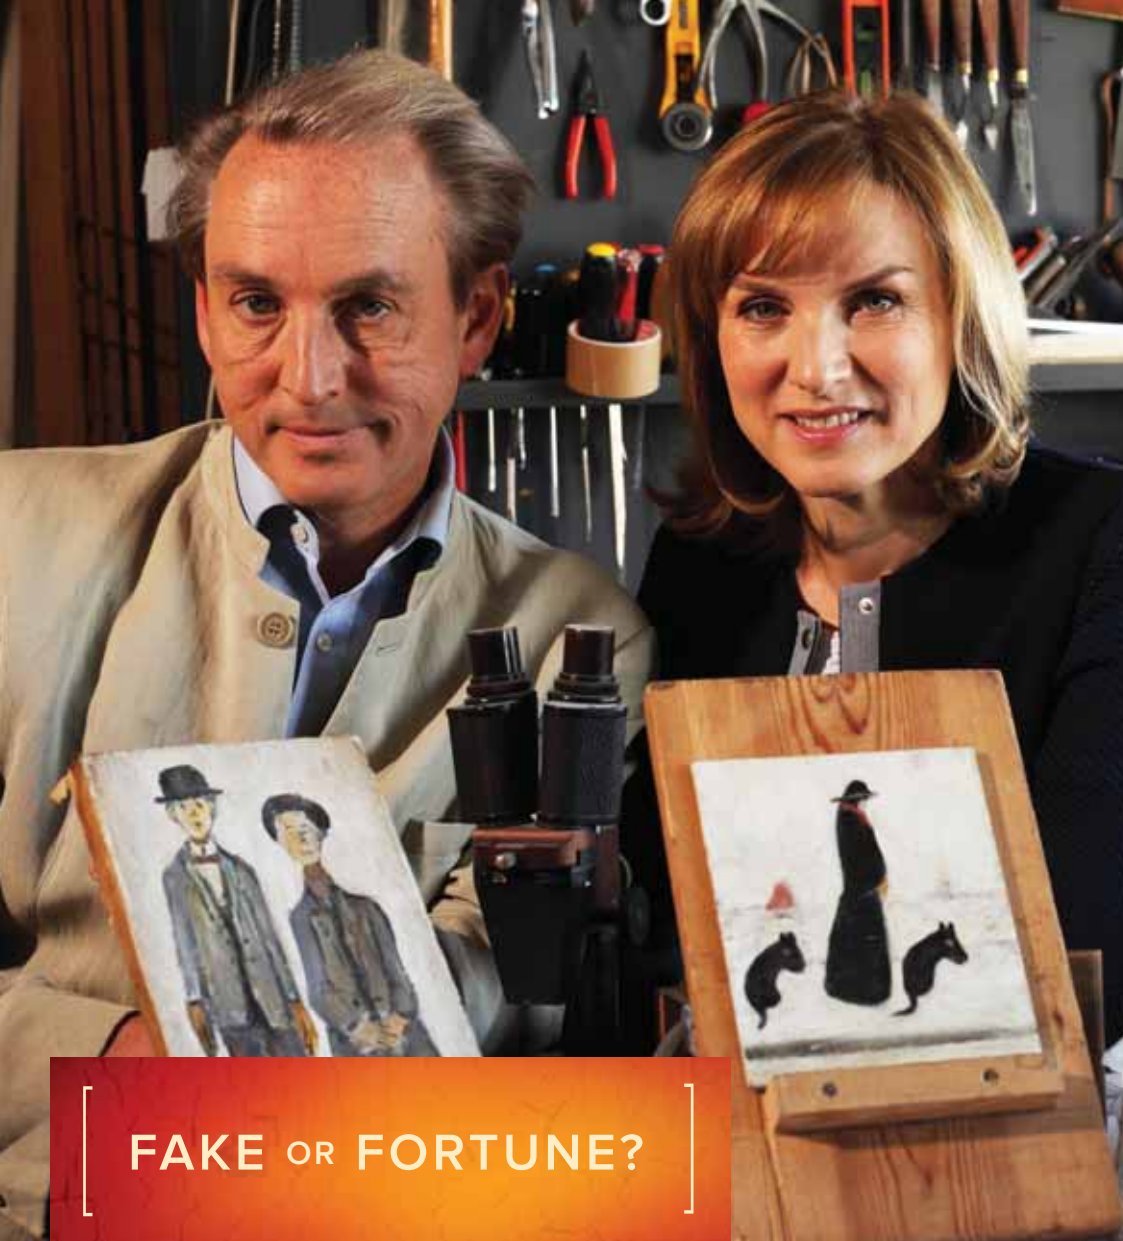

**FAKE OR FORTUNE?**

Every picture tells a story, but in *Fake or Fortune?* valuable paintings are about to be treated as crime scenes! Beyond the genteel galleries and upmarket auction houses of the art world lies a dimension rarely seen—a darker side of incalculable wealth, social ambition, and sometimes subterfuge. In the fourth season of this engaging mini-series, detective Philip Mould, journalist Fiona Bruce, and a team of scientists investigate a new batch of potential fine art forgeries to reveal compelling tales of lost masterpieces, forgers, and Nazi-looted art. **Airs Wednesday nights, 9 p.m., beginning April 5.**